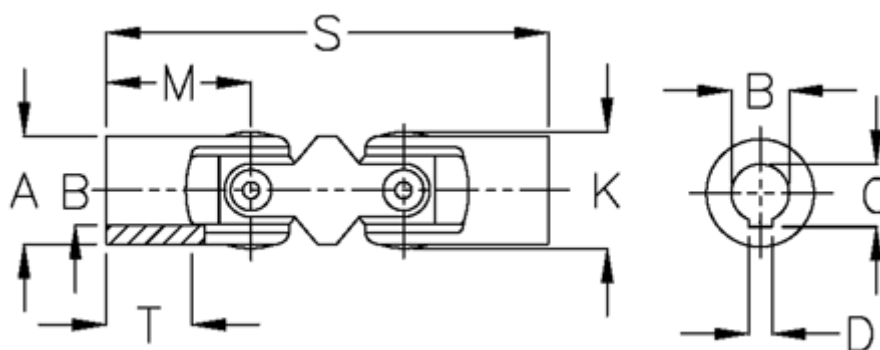

Data Sheet

Article number: 07750303

Description: Double cross joint w/slide bearing
0.750.303

Measures

A	= 50	T = 40
B H7	= 32	
C	= 35.3	
D	= 10	
K	= 52.5	
M	= 66	
MD max N m	= 290	
s	= 188	